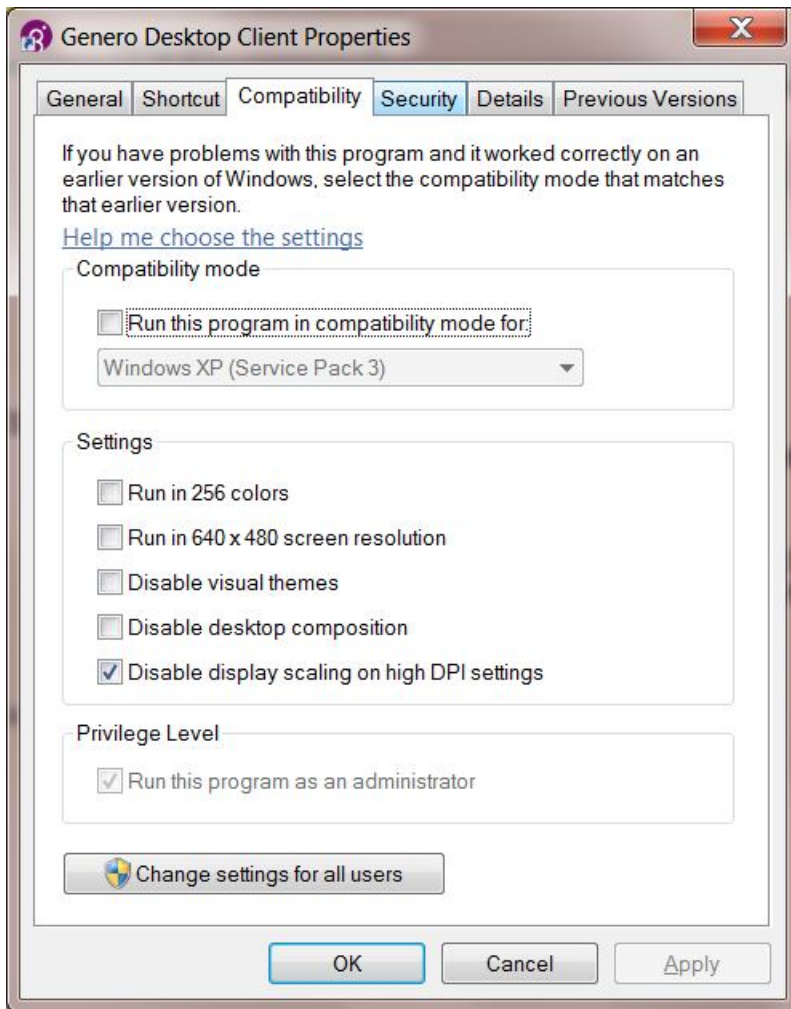

\\10.0.0.99\share\FGSS Intranet\professional services\standard services\fitrix complete standard services web mirror\support\supplemental_docs\v_all\Windows7RunAsAdministrator.doc

Right click gdc.exe - Properties